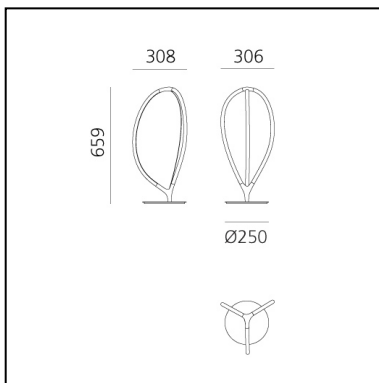

Arrival table - Black

Ludovica+Roberto Palomba

IP20  

LUMINAIRE

- Watt: **17W**
- Delivered lumens output: **555lm**
- CCT: **3000K**
- Efficiency: **35%**
- Efficacy: **32.63lm/W**
- CRI: **90**
- Dimmer Typology: **Optical Touch Dimmer**

DESCRIPTION

Arrival is a complete lamp family with dynamic, flowing shapes that sculpt light with delicate, graphic lines. Branching out from a central joint, common to all the different versions, each model has three arms that form a soft, organic geometric shape through a profile that is both light and structure. Each element has a section that leaves the aluminium profile visible from the outside while generating a light-diffusing surface inside.

PRODUCT CODE: 1550030A

FEATURES

- Article Code: **1550030A**
- Colour: **Black**
- Installation: **Table**
- Material: **Aluminium, silicone**
- Series: **Design Collection**
- design by: **Ludovica+Roberto Palomba**

DIMENSIONS

- Length: **cm 30.8**
- Width: **cm 30.6**
- Height: **cm 65.9**
- Base Diameter: **cm 25**