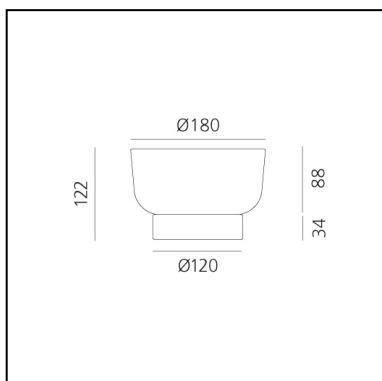

DESCRIPTION

A portable lamp explores the connection between light, food and conviviality.

It's a portable lamp that interacts with objects on the table.

A body made from white textured milk glass, diffuses the light, creating a relaxed atmosphere, while the upper recess is home to a glass bowl designed to hold food for sharing.

This can be combined or alternated with a taller bowl and wider one – almost a plate – at the top.

The bowls – and the lamp itself – are made from hand-worked glass, making them unique pieces whose texture, transparency and colour generate a special dialogue between light and food, blurring the boundaries between them.

Maximum attention to detail has been shown in order to do justice to the object itself and the other elements with which it interacts.

Light plays a key role in creating the perfect atmosphere, interacting with other elements on the table and promoting sharing and conviviality.

FEATURES

- Product Code: **0150470A**
- Colour: **Grey**
- Installation: **Table**
- Material: **Glass, Wood**
- Series: **Design Collection**
- design by: **Davide Oldani, Attila Veress**

DIMENSIONS

- Height: **122 mm**
- Diameter: **180 mm**