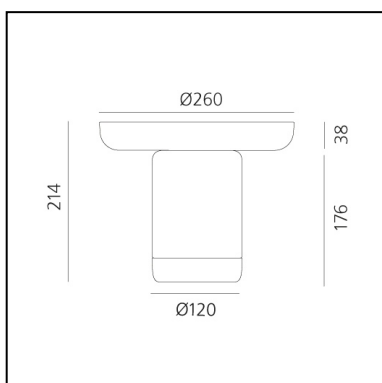

## LUMINAIRE

- Watt: **2,4W**
- Delivered lumen output: **242lm**
- CCT: **2700K**
- Efficiency: **72%**
- Efficacy: **100lm/W**
- CRI: **80**
- Dimmer Typology: **Slider Dimmer**

## FEATURES

- Product Code: **0150170A**
- Colour: **Grey**
- Installation: **Table**
- Material: **Glass, Tecnopolymer**
- Series: **Design Collection**
- design by: **Davide Oldani, Attila Veress**

## DIMENSIONS

- Height: **214 mm**
- Diameter: **260 mm**