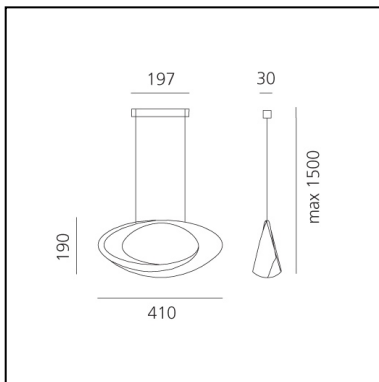

Cabildo Suspension LED 2700K White

Eric Solè

IP20      Dimmerable: 

LUMINAIRE

- Watt: **44W**
- Voltage: **220-240V**
- Delivered lumen output: **2641lm**
- CCT: **2700K**
- Efficiency: **73%**
- Efficacy: **60.01lm/W**
- CRI: **95**
- Dimmable Typology: **Push**

Notes

Lamp included.

DESCRIPTION

Body lamp in painted die-cast aluminium. The indirect light shapes the body lamp, bringing out its winding form and giving it the astonishing appearance of a ring of light. The suspension cables are also feed cables.

FEATURES

- Product Code: **1182W10A**
- Colour: **White**
- Installation: **Suspension**
- Material: **Aluminium**
- Series: **Design Collection**
- Environment: **Indoor**
- Area contract: **Residential**
- Emission: **Indirect Diffused**
- design by: **Eric Solè**

DIMENSIONS

- Width: **410 mm**
- Base Length: **190 mm**
- Base Width: **95 mm**
- Max Height from ceiling: **1500 mm**
- Glow Wire Test: **750°**

SOURCES INCLUDED

- Category: **Led**
- Number: **1**
- Watt: **37W**
- Delivered lumen output: **3761lm**
- Color temperature (K): **2700K**
- CRI: **90**
- Color Tolerance: **MacAdam 2SDCM**