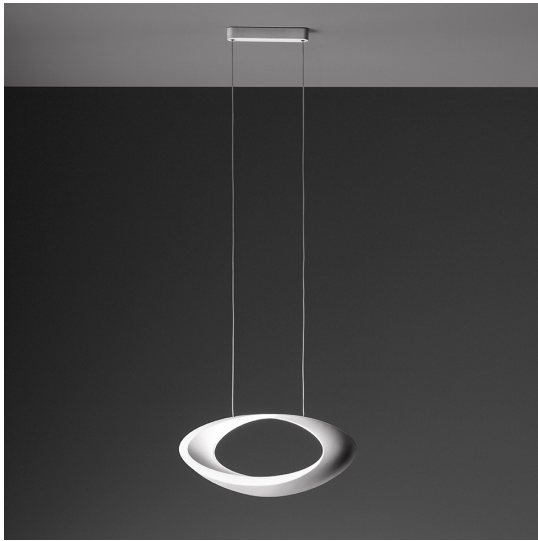

Cabildo Suspension LED 2700K White

Eric Solè

IP20      Dimmerable: 

LUMINAIRE

- Watt: **44W**
- Voltage: **220-240V**
- Delivered lumen output: **2641lm**
- CCT: **2700K**
- Efficiency: **73%**
- Efficacy: **60.01lm/W**
- CRI: **95**
- Dimmable Typology: **Push**

Notes

Lamp included.

DESCRIPTION

Body lamp in painted die-cast aluminium. The indirect light shapes the body lamp, bringing out its winding form and giving it the astonishing appearance of a ring of light. The suspension cables are also feed cables.

FEATURES

- Product Code: **1182W10A**
- Colour: **White**
- Installation: **Suspension**
- Material: **Aluminium**
- Series: **Design Collection**
- Environment: **Indoor**
- Area contract: **Residential**
- Emission: **Indirect Diffused**
- design by: **Eric Solè**

DIMENSIONS

- Width: **410 mm**
- Base Length: **190 mm**
- Base Width: **95 mm**
- Max Height from ceiling: **1500 mm**
- Glow Wire Test: **750°**

SOURCES INCLUDED

- Category: **Led**
- Number: **1**
- Watt: **37W**
- Delivered lumen output: **3761lm**
- Color temperature (K): **2700K**
- CRI: **90**
- Color Tolerance: **MacAdam 2SDCM**