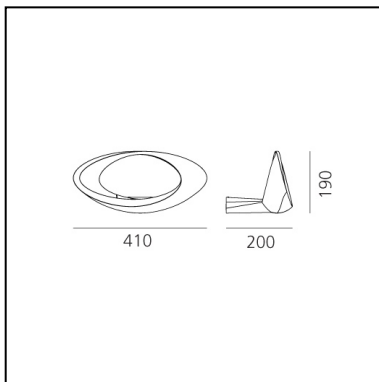

## LUMINAIRE

- Watt: **28W**
- Voltage: **220-240V**
- Delivered lumen output: **1996lm**
- CCT: **2700K**
- Efficiency: **73%**
- Efficacy: **71.29lm/W**
- CRI: **95**
- Dimmable Typology: **Push**

## FEATURES

- Product Code: **1181W10A**
- Colour: **White**
- Installation: **Wall**
- Material: **Aluminium**
- Series: **Design Collection**
- Environment: **Indoor**
- Area contract: **Residential**
- Emission: **Indirect Diffused**
- design by: **Eric Solè**

## DIMENSIONS

- Length: **200 mm**
- Width: **410 mm**
- Height: **190 mm**
- Glow Wire Test: **750°**

## SOURCES INCLUDED

- Category: **Led**
- Number: **1**
- Watt: **28W**
- Delivered lumen output: **2990lm**
- Color temperature (K): **2700K**
- CRI: **90**
- Color Tolerance: **MacAdam 2SDCM**