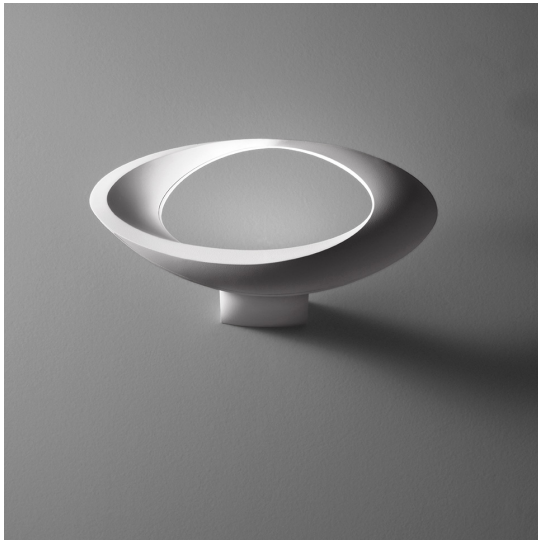

# Cabildo Wall LED 2700K

Eric Solè

IP20      Dimmerable: 

## LUMINAIRE

- Watt: **28W**
- Voltage: **220-240V**
- Delivered lumen output: **1996lm**
- CCT: **2700K**
- Efficiency: **73%**
- Efficacy: **71.29lm/W**
- CRI: **95**
- Dimmable Typology: **Push**

## DESCRIPTION

The indirect light shapes the body lamp, bringing out its winding form and giving it the astonishing appearance of a ring of light. Wall support and body lamp in painted die-cast aluminium.

## FEATURES

- Product Code: **1181W10A**
- Colour: **White**
- Installation: **Wall**
- Material: **Aluminium**
- Series: **Design Collection**
- Environment: **Indoor**
- Area contract: **Residential**
- Emission: **Indirect Diffused**
- design by: **Eric Solè**