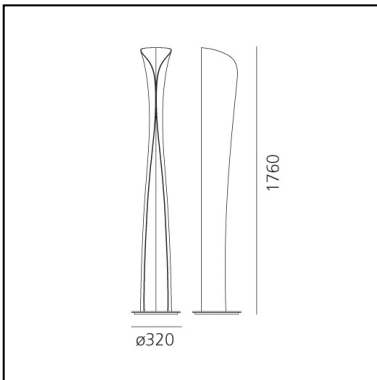

## LUMINAIRE

- Watt: **44W**
- Voltage: **220V-240V**
- Delivered lumens output: **3831lm**
- CCT: **2700K**
- Efficiency: **90%**
- Efficacy: **87.06lm/W**
- CRI: **90**

## DIMENSIONS

- Height: **cm 174**
- Diameter: **cm 32**

## SOURCES NOT INCLUDED

- Category: **LED RETROFIT**
- Number: **1**
- Watt: **10W**
- Socket: **GU10**
- Color temperature (K): **2700K**