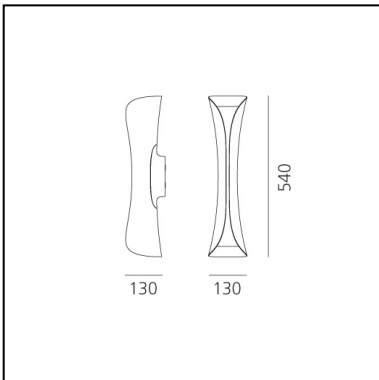

LUMINAIRE

- Watt: **14W**
- Voltage: **220V-240V**
- Delivered lumens output: **902lm**
- Efficiency: **95%**
- Efficacy: **63.26lm/W**

DESCRIPTION

Floor and wall lamp. A steel panel screens and releases a soft indirect light upwards together with a diffused light along the vertical aperture of the lamp. Painted steel body lamp, with cover-base in painted inox-steel. With light intensity regulator.

PRODUCT CODE: 1373010A

FEATURES

- Article Code: **1373010A**
- Colour: **Black / White**
- Installation: **Wall**
- Material: **ABS**
- Series: **Design Collection**
- Environment: **Indoor**
- Area contract: **Hospitality, Residential**
- Emission: **Indirect And Diffused**
- design by: **Karim Rashid**

DIMENSIONS

- Length: **cm 13**
- Width: **cm 13**
- Height: **cm 54**
- Impact Resistance: **N/D**
- Glow Wire Test: **650°**

SOURCES NOT INCLUDED

- Category: **LED RETROFIT**
- Number: **2**
- Watt: **10W**
- Delivered lumens output: **460lm**
- Socket: **GU10**
- Color temperature (K): **3000K**