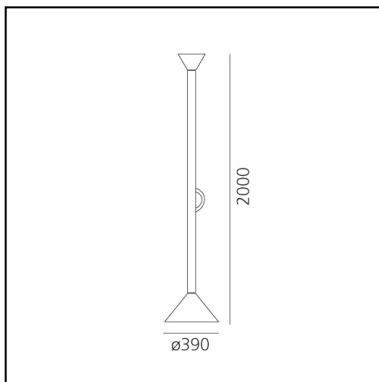

LUMINAIRE

- Watt: **43W**
- Voltage: **220V-240V**
- Delivered lumen output: **3225lm**
- CCT: **2700K**
- Efficiency: **92%**
- Efficacy: **75lm/W**
- CRI: **90**

Notes

LED included, with dimmer.

DESCRIPTION

Colours, geometric shapes and details such as the handle make Callimaco one of the iconic pieces of Radical Design by Sottsass which brings artistic and conceptual research into everyday objects, turning them into extraordinary achievements.

FEATURES

- Product Code: **A0111W00**
- Colour: **Multicolour**
- Installation: **Floor**
- Material: **Aluminium, steel**
- Series: **Design Collection**
- Environment: **Indoor**
- Area contract: **Residential**
- Emission: **Indirect**
- design by: **Ettore Sottsass**

DIMENSIONS

- Height: **2000 mm**
- Diameter: **390 mm**
- Glow Wire Test: **650°**

SOURCES INCLUDED

- Category: **Led**
- Number: **1**
- Watt: **36.36W**
- Delivered lumen output: **3646lm**
- Color temperature (K): **2700K**
- CRI: **90**
- Color Tolerance: **MacAdam 2SDCM**
- Efficacy: **100lm/W**
- Service Life: **50000-L70**