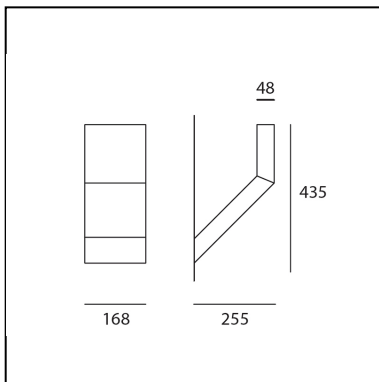

## LUMINAIRE

- Watt: **14W**
- Voltage: **220V-240V**
- Delivered lumen output: **865lm**
- CCT: **3000K**
- Efficiency: **66%**
- Efficacy: **61.81lm/W**
- CRI: **80**

## DIMENSIONS

- Length: **255 mm**
- Width: **167 mm**
- Height: **435 mm**

## SOURCES INCLUDED

- Category: **Led**
- Number: **1**
- Watt: **16W**
- Color temperature (K): **3000K**
- Color Tolerance: **MacAdam 2SDCM**
- Service Life: **L70 (6K) 50000h**