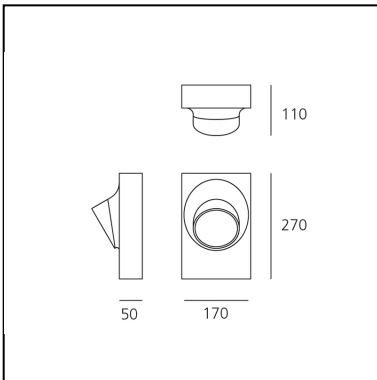

Ciclope Wall Anthracite gray

Alessandro Pedretti

IP65   

LUMINAIRE

- Power Supply: **Electronic**
- Watt: **6,5W**
- Voltage: **220-240V**
- Delivered lumen output: **383lm**
- CCT: **3000K**
- Efficiency: **64%**
- Efficacy: **63.79lm/W**
- CRI: **90**

FEATURES

- Product Code: **T081220**
- Colour: **Anthracite gray**
- Installation: **Wall**
- Material: **Composite technopolymer, polycarbonate, steel, aluminum**
- Series: **Architectural Outdoor**
- Environment: **Outdoor**
- Area contract: **null, Outdoor, Residential**
- Emission: **Direct**
- design by: **Alessandro Pedretti**

DIMENSIONS

- Length: **170 mm**
- Width: **110 mm**
- Height: **270 mm**

SOURCES INCLUDED

- Category: **Led**
- Number: **1**
- Watt: **6,5W**
- Color temperature (K): **3000K**
- CRI: **80**