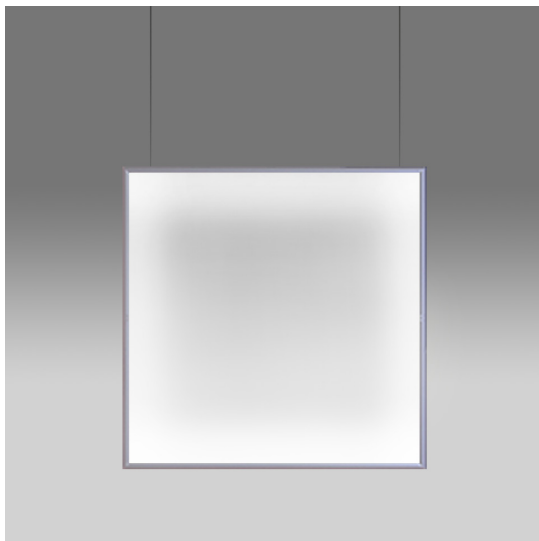

Discovery Space Square - Satinized aluminium

Ernesto Gismondi

IP20    Dimmerable: 

LUMINAIRE

- Watt: **34W**
- Voltage: **220-240V**
- Delivered lumen output: **1955lm**
- CCT: **3000K**
- Efficiency: **41%**
- Efficacy: **57.51lm/W**
- CRI: **90**
- Dimmable Typology: **Push/DALI**

Notes

The APP driver can not be controlled by DALI dimming system and viceversa.

DESCRIPTION

The patented Discovery optical technology also applies to the square and rectangular versions. These geometric shapes allow the model to have even more freedom to interact with the space, thanks to the possibility of hanging the vertical or suspended element at any angle, in all cases producing a comfortable light with UGR <19. Discovery succeeds in encapsulating the values, knowledge, innovation and expertise of Artemide. Unparalleled optoelectronic expertise coupled with a strong culture of design and extensive technological know-how produces highly versatile solutions which have the surprising ability to translate innovation into the emotion of perception.

FEATURES

- Product Code: **2004010A**
- Colour: **Satinized aluminium**
- Installation: **Suspension**
- Material: **Technopolymer, aluminium**
- Series: **Design Collection**
- Environment: **Indoor**
- design by: **Ernesto Gismondi**

DIMENSIONS

- Length: **970 mm**
- Width: **17 mm**
- Height: **970 mm**
- Max Height from ceiling: **2470 mm**

SOURCES INCLUDED

- Category: **Led**
- Number: **1**
- Watt: **30W**
- Color Tolerance: **MacAdam 3SDCM**
- Service Life: **L90 (6K) 50000h**