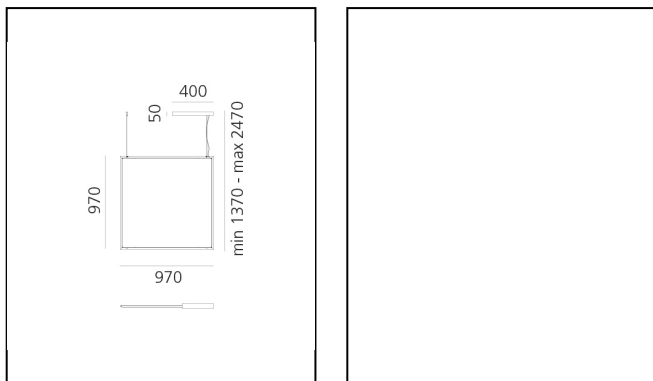

Discovery Space Square - Satinized aluminium

Ernesto Gismondi

IP20    Dimmerable: 

LUMINAIRE

- Watt: **34W**
- Voltage: **220-240V**
- Delivered lumen output: **1955lm**
- CCT: **3000K**
- Efficiency: **41%**
- Efficacy: **57.51lm/W**
- CRI: **90**
- Dimmable Typology: **Push/DALI**

Notes

The APP driver can not be controlled by DALI dimming system and viceversa.

DESCRIPTION

The patented Discovery optical technology also applies to the square and rectangular versions. These geometric shapes allow the model to have even more freedom to interact with the space, thanks to the possibility of hanging the vertical or suspended element at any angle, in all cases producing a comfortable light with UGR <19. Discovery succeeds in encapsulating the values, knowledge, innovation and expertise of Artemide. Unparalleled optoelectronic expertise coupled with a strong culture of design and extensive technological know-how produces highly versatile solutions which have the surprising ability to translate innovation into the emotion of perception.

DIMENSIONS

- Length: **970 mm**
- Width: **17 mm**
- Height: **970 mm**
- Max Height from ceiling: **2470 mm**

SOURCES INCLUDED

- Category: **Led**
- Number: **1**
- Watt: **30W**
- Color Tolerance: **MacAdam 3SDCM**
- Service Life: **L90 (6K) 50000h**