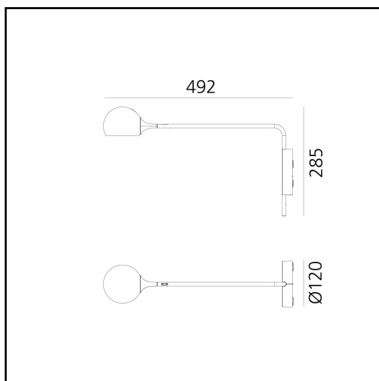

Ixa - Wall - Yellow

Foster + Partners Industrial Design

IP20  Dimmerable: 

LUMINAIRE

- Watt: **9W**
- Delivered lumen output: **465lm**
- CCT: **3000K**
- Efficiency: **56%**
- Efficacy: **51.69lm/W**
- CRI: **90**

FEATURES

- Product Code: **1113040A**
- Colour: **Yellow**
- Installation: **Wall**
- Series: **Design Collection, Novelties**
- design by: **Foster + Partners Industrial Design**

DIMENSIONS

- Length: **492 mm**
- Height: **285 mm**
- Base Diameter: **120 mm**