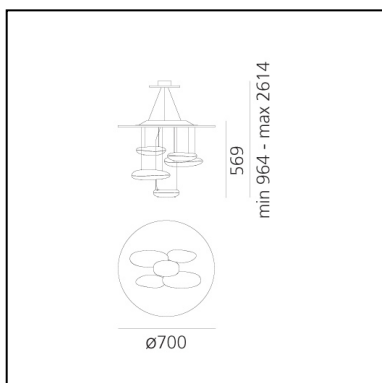

## LUMINAIRE

- Watt: **29W**
- Voltage: **220V-240V**
- Delivered lumen output: **1447lm**
- CCT: **2700K**
- Efficiency: **54%**
- Efficacy: **49.90lm/W**
- CRI: **90**
- Dimmable Typology: **Push**

## FEATURES

- Product Code: **1477W10A**
- Colour: **Polished chrome**
- Installation: **Suspension**
- Material: **Stainless steel reflective frame, aluminum lighting bodies**
- Series: **Design Collection, Hydro**
- Environment: **Indoor**
- Area contract: **Hospitality, Office, Residential**
- Emission: **Indirect**
- design by: **Ross Lovegrove**

## DIMENSIONS

- Height: **562 mm**
- Diameter: **700 mm**
- Max Height from ceiling: **2000 mm**

## SOURCES INCLUDED

- Category: **Led**
- Number: **1**
- Watt: **29W**
- Color temperature (K): **2700K**
- CRI: **90**
- Color Tolerance: **MacAdam 2SDCM**