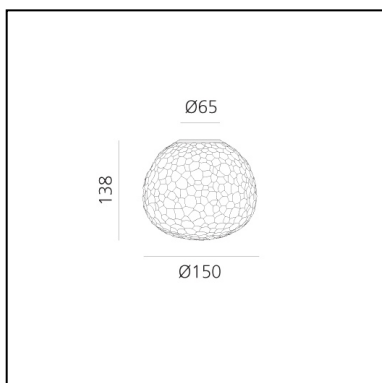

Meteorite 15 Wall/Ceiling (E14)

Pio & Tito Toso

IP44    Dimmerable: 

LUMINAIRE *

- Watt: **5W**
- Voltage: **220V - 240V**
- Delivered lumen output: **252lm**
- Efficiency: **54%**
- Efficacy: **50.36lm/W**

← **CR180** data may vary depending on the source installed.
Light measurements are provided in relative form and technical lighting calculations may be updated according to the effective source used.

FEATURES

- Product Code: **1704110A**
- Colour: **white**
- Installation: **WallCeiling**
- Material: **Steel and brass frame, blown frosted glass diffuser with acid- etching treatment**
- Series: **Design Collection**
- design by: **Pio & Tito Toso**

DIMENSIONS

- Height: **138 mm**
- Diameter: **152 mm**
- Base Diameter: **65 mm**

SOURCES NOT INCLUDED

- Category: **LED RETROFIT**
- Number: **1**
- Socket: **E14**