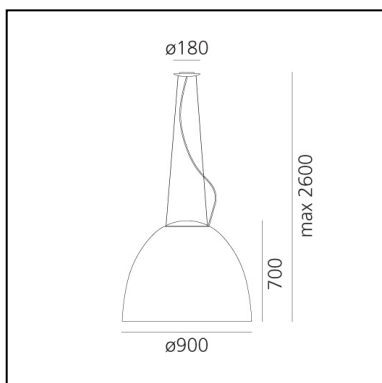

Nur 1618 - Anodized Aluminium

Ernesto Gismondi

IP20    Dimmerable:  +  -

LUMINAIRE *

– Watt: **22W**

– Voltage: **220V-240V** depending on the source installed.
Light measurements are provided in relative form and technical lighting calculations may be updated according to the effective source used.

DESCRIPTION

An extreme geometric synthesis of optics par excellence, Nur manifests its presence through a monolithic and mono-material body. The essential and geometrically calibrated lines of a perfect parabola conceal an optical heart that perfectly controls the emission, without offending direct vision. It ensures general ambient lighting thanks also to indirect emission. Artemide App Compatible.

FEATURES

- Product Code: **A242910**
- Colour: **Anodized Aluminium**
- Installation: **Suspension**
- Material: **Aluminium, methacrylate, glass**
- Series: **Design Collection**
- Environment: **Indoor**
- Area contract: **Hospitality, Residential**
- Emission: **Direct/indirect Diffused**
- design by: **Ernesto Gismondi**

DIMENSIONS

- Height: **700 mm**
- Diameter: **900 mm**
- Base Diameter: **180 mm**
- Max Height from ceiling: **2600 mm**
- Glow Wire Test: **650°C**

SOURCES NOT INCLUDED

- Category: **LED RETROFIT**
- Number: **2**
- Watt: **11W**
- Socket: **R7s**