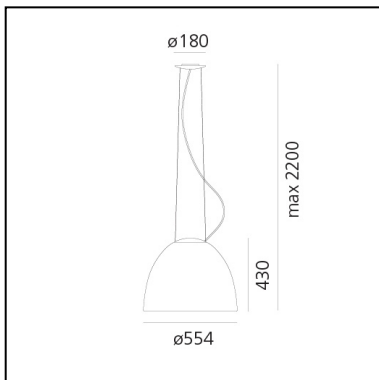

Nur - Suspension - Anodized Aluminium

Ernesto Gismondi

IP20     Dimmerable: 

LUMINAIRE *

- Watt: **21W**
- Voltage: **220V-240V**
- Delivered lumen output: **1417lm**
- Efficiency: **58%**
- Efficacy: **67.46lm/W**
- CRI: **80**

* Photometric data may vary depending on the source installed. Light measurements are provided in relative form and technical lighting calculations may be updated according to the effective source used.

DIMENSIONS

- Height: **430 mm**
- Diameter: **550 mm**
- Base Diameter: **180 mm**
- Max Height from ceiling: **2200 mm**
- Glow Wire Test: **650°C**

SOURCES NOT INCLUDED

- Category: **LED RETROFIT**
- Number: **1**
- Watt: **21W**
- Socket: **E27**