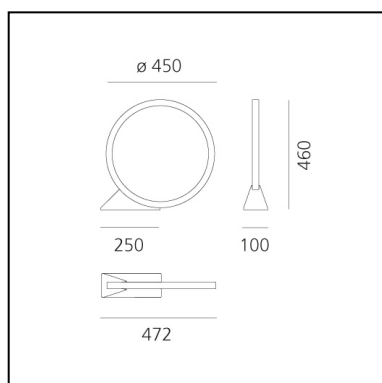

"O" 45 - Floor/Wall/Ceiling

Elemental

IP67   

LUMINAIRE

- Watt: **19W**
- Delivered lumen output: **875lm**
- CCT: **3000K**
- Efficiency: **56%**
- Efficacy: **46.05lm/W**
- CRI: **90**

Notes

DESCRIPTION

"O" is an essential element that, when switched off, frames nature and suggests perspectives, an unobtrusive object in space that does not alter environmental balances. Its controlled and comfortable light emission can be adjusted with sensors and with the Artemide App to ensure focused operation, thus preventing waste and respecting the circadian cycles of all animal and plant species.

Introduced in 2018 both floor and suspended outdoor versions, it is a perfect lighting also for indoor use thanks to a cabled option that allows easy relocation. Also in this case the IP degree of protection is still suitable for outdoor use. Its lightness is not just formal: its thin aluminium profile is an element of its own, which can be moved wherever necessary, allowing multiple uses, and creating a pleasant ambience anywhere with its soft, non-glaring light. "O" is developed in the original 90-cm diameter version, as well as in a smaller, 45-cm and bigger 150-cm versions featuring all the characteristics of the original one. "O" is thus a comprehensive family of elements creating dynamic lightscapes.

DIMENSIONS

- Length: **472 mm**
- Height: **460 mm**
- Diameter: **450 mm**
- Base Length: **247 mm**
- Base Width: **100 mm**