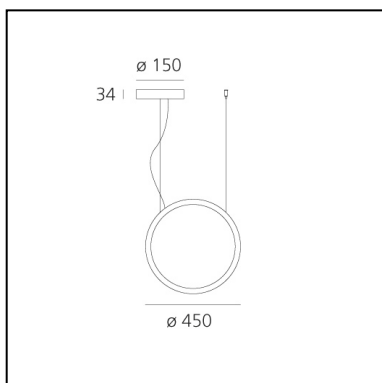

"O" 45 - Suspension

Elemental

IP67   

LUMINAIRE

- Watt: **19W**
- Delivered lumen output: **875lm**
- CCT: **3000K**
- Efficiency: **56%**
- Efficacy: **46.05lm/W**
- CRI: **90**

Notes

DESCRIPTION

"O" is an essential element that, when switched off, frames nature and suggests perspectives, an unobtrusive object in space that does not alter environmental balances. Its controlled and comfortable light emission can be adjusted with sensors and with the Artemide App to ensure focused operation, thus preventing waste and respecting the circadian cycles of all animal and plant species.

Introduced in 2018 both floor and suspended outdoor versions, it is a perfect lighting also for indoor use thanks to a cabled option that allows easy relocation. Also in this case the IP degree of protection is still suitable for outdoor use. Its lightness is not just formal: its thin aluminium profile is an element of its own, which can be moved wherever necessary, allowing multiple uses, and creating a pleasant ambience anywhere with its soft, non-glaring light. "O" is developed in the original 90-cm diameter version, as well as in a smaller, 45-cm and bigger 150-cm versions featuring all the characteristics of the original one. "O" is thus a comprehensive family of elements creating dynamic lightscapes.

FEATURES

- Product Code: **T072130**
- Colour: **Black**
- Installation: **Suspension**
- Material: **Aluminium, Silicone diffuser**
- Series: **Design Collection, Architectural Outdoor**
- Environment: **Outdoor**
- design by: **Elemental**

DIMENSIONS

- Diameter: **450 mm**