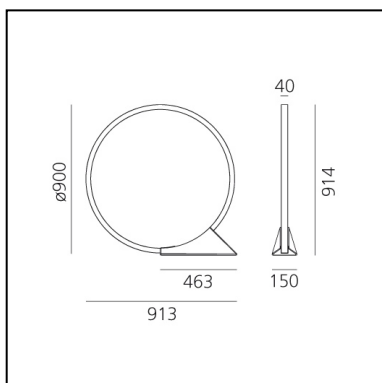

"O" - Floor Elemental

IP67   

LUMINAIRE

- Watt: **43W**
- Delivered lumen output: **1830lm**
- CCT: **3000K**
- Efficiency: **56%**
- Efficacy: **42.55lm/W**
- CRI: **90**

DESCRIPTION

"O" is an essential element that, when switched off, frames nature and suggests perspectives, an unobtrusive object in space that does not alter environmental balances. Its controlled and comfortable light emission can be adjusted with sensors and with the Artemide App to ensure focused operation, thus preventing waste and respecting the circadian cycles of all animal and plant species.

Introduced in 2018 both floor and suspended outdoor versions, it is a perfect lighting also for indoor use thanks to a cabled option that allows easy relocation. Also in this case the IP degree of protection is still suitable for outdoor use. Its lightness is not just formal: its thin aluminium profile is an element of its own, which can be moved wherever necessary, allowing multiple uses, and creating a pleasant ambience anywhere with its soft, non-glaring light. "O" is developed in the original 90-cm diameter version, as well as in a smaller, 45-cm and bigger 150-cm versions featuring all the characteristics of the original one. "O" is thus a comprehensive family of elements creating dynamic lightscapes.

FEATURES

- Product Code: **T071030**
- Colour: **Black**
- Installation: **Floor**
- Material: **Aluminium, silicone**
- Series: **Design Collection, Architectural Outdoor**
- Environment: **Outdoor**
- design by: **Elemental**

DIMENSIONS

- Height: **914 mm**
- Diameter: **900 mm**
- Base Length: **150 mm**
- Base Width: **463 mm**

SOURCES INCLUDED

- Category: **Led**
- Number: **1**
- Watt: **35W**
- Color temperature (K): **3000K**
- CRI: **90**