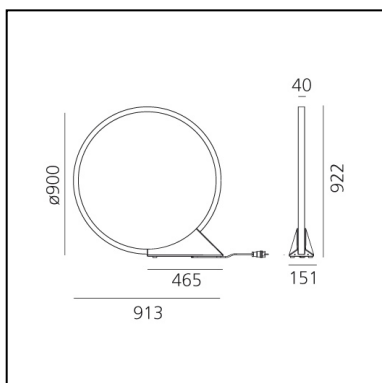

"O" Floor - Indoor

Elemental

IP44   

LUMINAIRE

- Watt: **43W**
- Delivered lumen output: **1830lm**
- CCT: **3000K**
- Efficiency: **56%**
- Efficacy: **42.55lm/W**
- CRI: **90**

Notes

Plug IP44

DESCRIPTION

Introduced in 2018 both floor and suspended outdoor versions, it is a perfect lighting also for indoor use thanks to a cabled option that allows easy relocation. Also in this case the IP degree of protection is still suitable for outdoor use. Its lightness is not just formal: its thin aluminium profile is an element of its own, which can be moved wherever necessary, allowing multiple uses, and creating a pleasant ambience anywhere with its soft, non-glaring light. "O" is developed in the original 90-cm diameter version, as well as in a smaller, 45-cm and bigger 150-cm versions featuring all the characteristics of the original one. "O" is thus a comprehensive family of elements creating dynamic lightscapes.

DIMENSIONS

- Length: **913 mm**
- Height: **922 mm**
- Diameter: **900 mm**
- Base Length: **465 mm**
- Base Width: **151 mm**

SOURCES INCLUDED

- Category: **Led**
- Number: **1**
- Watt: **35W**
- Color temperature (K): **3000K**
- CRI: **90**