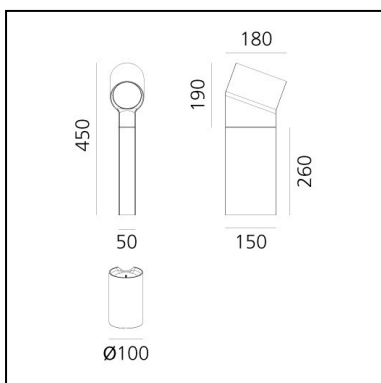

## LUMINAIRE

- Watt: **17W**
- Delivered lumen output: **1088lm**
- CCT: **3000K**
- Efficiency: **46%**
- Efficacy: **64.00lm/W**
- CRI: **90**

## DESCRIPTION

This outdoor collection expresses a combination between a sprouting plant and a guiding light. The oblique light head pushes up and stretches the vertical stem just like a bean sprout. The design conveys 2 dimensions that make the piece nearly disappear in some angles and provide solid support in others. The outer shell, of varying heights, wraps around the lighting head to hold it in place. The slightly downward angle projects the LED light via the high-performance reflector and prevents glare while defining a quiet light zone. The floor and wall-mounted versions are part of the collection and provide a comprehensive solution to all needs of outdoor space, both private and public. The vertical part comes in different heights to adjust to projects and provide a solid structure.

## DIMENSIONS

- Height: **450 mm**
- Diameter: **100 mm**
- Weight: **kg 3**

## SOURCES INCLUDED

- Category: **Led**
- Number: **1**
- Watt: **15W**
- Delivered lumen output: **750lm**
- Color temperature (K): **3000K**
- CRI: **80**