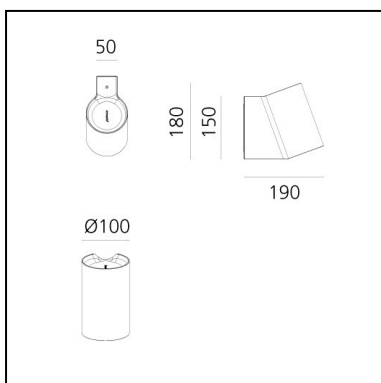

## LUMINAIRE

- Watt: **23W**
- Delivered lumen output: **1263lm**
- CCT: **3000K**
- Efficiency: **46%**
- Efficacy: **54.91lm/W**
- CRI: **90**

## DESCRIPTION

This outdoor collection expresses a combination between a sprouting plant and a guiding light. The oblique light head pushes up and stretches the vertical stem just like a bean sprout. The design conveys 2 dimensions that make the piece nearly disappear in some angles and provide solid support in others. The outer shell, of varying heights, wraps around the lighting head to hold it in place. The slightly downward angle projects the LED light via the high-performance reflector and prevents glare while defining a quiet light zone. The floor and wall-mounted versions are part of the collection and provide a comprehensive solution to all needs of outdoor space, both private and public. The vertical part comes in different heights to adjust to projects and provide a solid structure.

## DIMENSIONS

- Height: **180 mm**
- Diameter: **100 mm**
- Max Extension Height: **180 mm**
- Weight: **kg 2**

## SOURCES INCLUDED

- Category: **Led**
- Number: **1**
- Watt: **20W**
- Color temperature (K): **3000K**