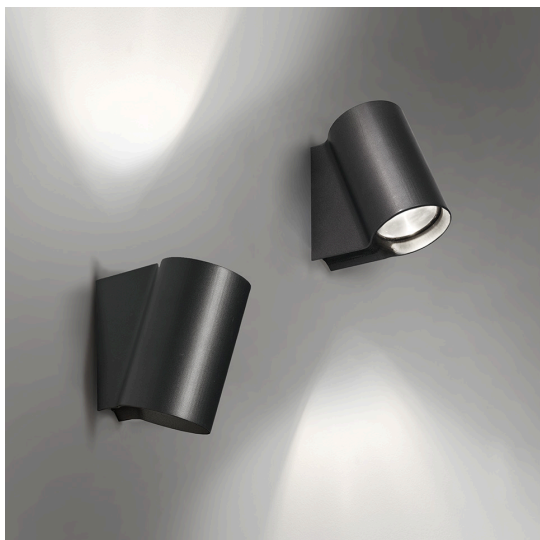

# Oblique Wall - Anthracite gray

Arik Levy

IP65 

## Accessories

NO  
IMAGE  
AVAILABLE

Oblique - picchetto di fissaggio al terreno  
T086500

NO  
IMAGE  
AVAILABLE

Oblique - palo T086400

## DESCRIPTION

This outdoor collection expresses a combination between a sprouting plant and a guiding light. The oblique light head pushes up and stretches the vertical stem just like a bean sprout. The design conveys 2 dimensions that make the piece nearly disappear in some angles and provide solid support in others. The outer shell, of varying heights, wraps around the lighting head to hold it in place. The slightly downward angle projects the LED light via the high-performance reflector and prevents glare while defining a quiet light zone. The floor and wall-mounted versions are part of the collection and provide a comprehensive solution to all needs of outdoor space, both private and public. The vertical part comes in different heights to adjust to projects and provide a solid structure.

## FEATURES

- Product Code: **T086000**
- Colour: **Anthracite grey**
- Installation: **Wall**
- Material: **Aluminum**
- Series: **Architectural Outdoor**
- design by: **Arik Levy**