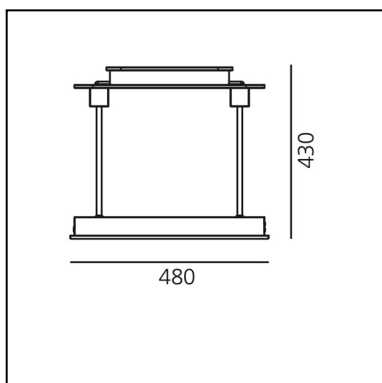

## LUMINAIRE

- Watt: **14W**
- Delivered lumen output: **690lm**
- CCT: **3500K**
- Efficiency: **63%**
- Efficacy: **49.29lm/W**
- CRI: **0**

## DIMENSIONS

- Width: **480 mm**
- Height: **430 mm**