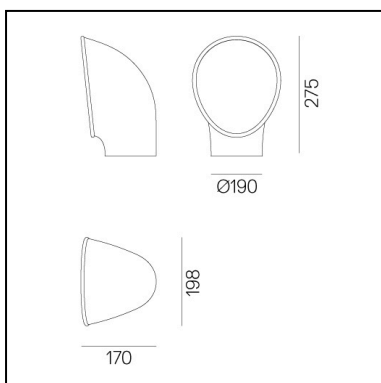

Piroscafo Green

Ernesto Gismondi

IP65 

LUMINAIRE

- Watt: **14W**
- Delivered lumen output: **1143lm**
- CCT: **3000K**
- Efficiency: **77%**
- Efficacy: **81.64lm/W**
- CRI: **90**

DESCRIPTION

Lighting appliance for ground fixing with radial bidirectional light emission, using monochrome LED light sources. The appliance is made up of a body and a fixing base of EN-AB 47100 die-cast aluminium finished with a 3-stage outdoor treatment: nanotechnologies, anti-oxidizing primer, polyester painting. Equipped with a furukawa reflector Shiny shock-resistant anti-UV polycarbonate screen AISI 316 fixing screws and silicon seals. Sealing degree IP65. Class I Provided with cable and IP67 connector for connection to the mains. Supports cables with 7 to 12 mm diameters. Technical specifications comply with the EN60598-1 norm. CE registration

FEATURES

- Product Code: **T081920**
- Colour: **Green**
- Installation: **Floor**
- Material: **Aluminum, tempered glass**
- Series: **Architectural Outdoor**
- design by: **Ernesto Gismondi**

DIMENSIONS

- Length: **198 mm**
- Width: **170 mm**
- Height: **275 mm**
- Diameter: **190 mm**

SOURCES INCLUDED

- Category: **Led**
- Number: **1**
- Watt: **14W**
- Color temperature (K): **3000K**