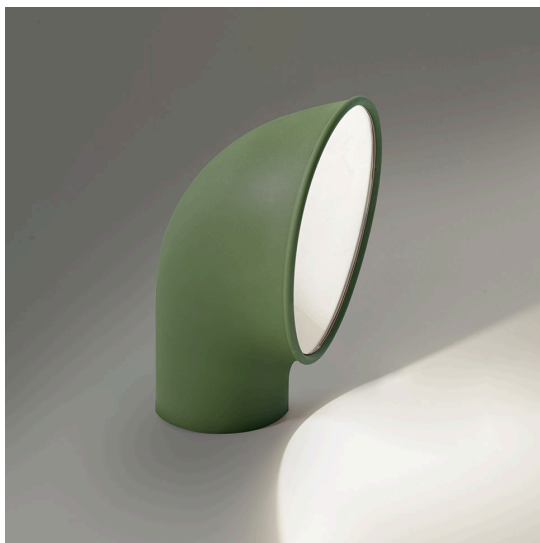

Piroscafo Green

Ernesto Gismondi

IP65 

LUMINAIRE

- Watt: **14W**
- Delivered lumen output: **1143lm**
- CCT: **3000K**
- Efficiency: **77%**
- Efficacy: **81.64lm/W**
- CRI: **90**

DESCRIPTION

Lighting appliance for ground fixing with radial bidirectional light emission, using monochrome LED light sources. The appliance is made up of a body and a fixing base of EN-AB 47100 die-cast aluminium finished with a 3-stage outdoor treatment: nanotechnologies, anti-oxidizing primer, polyester painting. Equipped with a furukawa reflector Shiny shock-resistant anti-UV polycarbonate screen AISI 316 fixing screws and silicon seals. Sealing degree IP65. Class I Provided with cable and IP67 connector for connection to the mains. Supports cables with 7 to 12 mm diameters. Technical specifications comply with the EN60598-1 norm. CE registration

FEATURES

- Product Code: **T081920**
- Colour: **Green**
- Installation: **Floor**
- Material: **Aluminum, tempered glass**
- Series: **Architectural Outdoor**
- design by: **Ernesto Gismondi**

DIMENSIONS

- Length: **198 mm**
- Width: **170 mm**
- Height: **275 mm**
- Diameter: **190 mm**

SOURCES INCLUDED

- Category: **Led**
- Number: **1**
- Watt: **14W**
- Color temperature (K): **3000K**