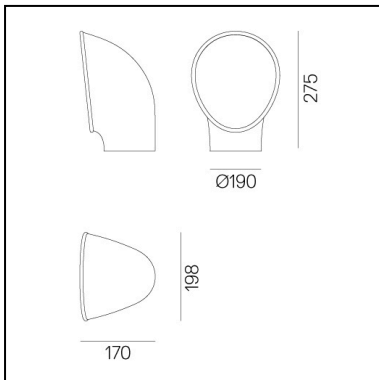

## LUMINAIRE

- Watt: **14W**
- Delivered lumen output: **1143lm**
- CCT: **3000K**
- Efficiency: **77%**
- Efficacy: **81.64lm/W**
- CRI: **90**

## DESCRIPTION

Lighting appliance for ground fixing with radial bidirectional light emission, using monochrome LED light sources. The appliance is made up of a body and a fixing base of EN-AB 47100 die-cast aluminium finished with a 3-stage outdoor treatment: nanotechnologies, anti-oxidizing primer, polyester painting. Equipped with a furukawa reflector Shiny shock-resistant anti-UV polycarbonate screen AISI 316 fixing screws and silicon seals. Sealing degree IP65. Class I Provided with cable and IP67 connector for connection to the mains. Supports cables with 7 to 12 mm diameters. Technical specifications comply with the EN60598-1 norm. CE registration

## DIMENSIONS

- Length: **198 mm**
- Width: **170 mm**
- Height: **275 mm**
- Diameter: **190 mm**