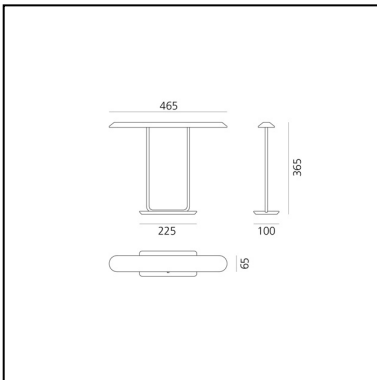

Tempio - Bronze

Atelier Oi

IP20 

LUMINAIRE

- Watt: **14W**
- Delivered lumen output: **524lm**
- CCT: **3000K**
- Efficiency: **52%**
- Efficacy: **37.39lm/W**
- CRI: **90**
- Dimmer Typology: **Optical Touch Dimmer**

DESCRIPTION

“Tempio light draws its inspiration from Japanese temples, from their calm philosophy, their colours and portico forms.”

FEATURES

- Product Code: **0052010A**
- Colour: **Bronze**
- Installation: **Table**
- Material: **Aluminium, steel**
- Series: **Design Collection**
- Environment: **Indoor**
- Emission: **Direct**
- design by: **Atelier Oi**

DIMENSIONS

- Length: **465 mm**
- Width: **65 mm**
- Height: **365 mm**
- Base Length: **225 mm**
- Base Width: **100 mm**

SOURCES INCLUDED

- Category: **Led**
- Number: **1**
- Watt: **14W**
- Color temperature (K): **3000K**
- CRI: **80**