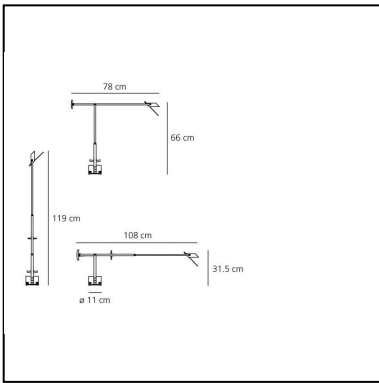

Tizio

Richard Sapper

IP20   

LUMINAIRE *

- Transformer availability: **Integrated**
- Watt: **3,3W**
- Voltage: **220V-240V**
- Delivered lumen output: **191lm**
- Efficiency: **48%**
- Efficacy: **63.67lm/W**

* **CR 80** data may vary depending on the source installed. Light measurements are provided in relative form and technical lighting calculations may be updated according to the effective source used.

DIMENSIONS

- Length: **780 mm**
- Height: **660 mm**
- Base Diameter: **110 mm**
- Max Extension Height: **1190 mm**
- Max Extension Length: **1080 mm**
- Inclination: **-42+42**
- Impact Resistance: **N/D**
- Glow Wire Test: **N/D°**