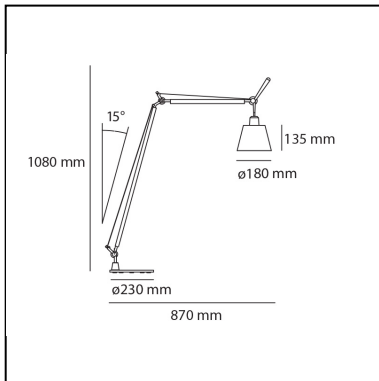

Tolomeo Basculante Reading Floor - Body Lamp with Parchment diffuser 180

Michele De Lucchi
Giancarlo Fassina

IP20   EAC 

LUMINAIRE

- Watt: **7,5W**
- Voltage: **220V-240V**
- Delivered lumen output: **816lm**
- Efficiency: **77%**
- Efficacy: **116.58lm/W**
- CRI: **80**

DESCRIPTION

Cantilevered arms in polished aluminium; joint in polished aluminium; diffuser in parchment paper on a plastic frame. The code is referred to the body lamp only

FEATURES

- Product Code: **A014600**
- Colour: **Natural**
- Installation: **Floor**
- Material: **Aluminium, parchment paper, steel**
- Series: **Design Collection**
- design by: **Michele De Lucchi, Giancarlo Fassina**

DIMENSIONS

- Height: **1080 mm**
- Diameter: **180 mm**
- Max Extension Length: **870 mm**
- Impact Resistance: **N/D**
- Glow Wire Test: **N/D°**

SOURCES NOT INCLUDED

- Category: **LED RETROFIT**
- Number: **1**
- Watt: **8W**
- Socket: **E27**