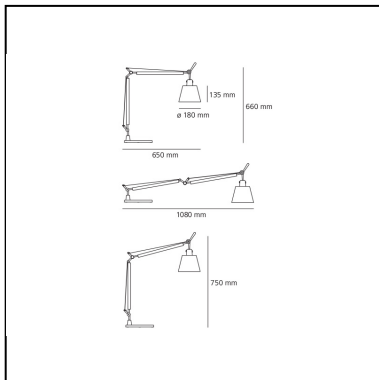

Tolomeo basculante tavolo - Body Lamp with Satin Diffuser 180

Michele De Lucchi
Giancarlo Fassina

IP20   **EAC**

LUMINAIRE

- Watt: **7,5W**
- Voltage: **220V-240V**
- Delivered lumens output: **816lm**

Notes

Interchangeable support: table base, clamp, desk fixed support and twin support that allows two independent lamp units to be fitted. Possibility to mount LED source on E27 Socket. Complete lamp consists of body lamp + accessories

PRODUCT CODE: 0947020A

FEATURES

- Article Code: **0947020A**
- Colour: **Grey**
- Installation: **Table**
- Material: **Aluminium, silk satin fabric and steel**
- Series: **Design Collection**
- design by: **Michele De Lucchi, Giancarlo Fassina**

DIMENSIONS

- Height: **cm 66**
- Diameter: **cm 18**
- Base Diameter: **cm 23**
- Max Extension Height: **cm 75**
- Max Extension Length: **cm 108**
- Impact Resistance: **N/D**
- Glow Wire Test: **N/D°**