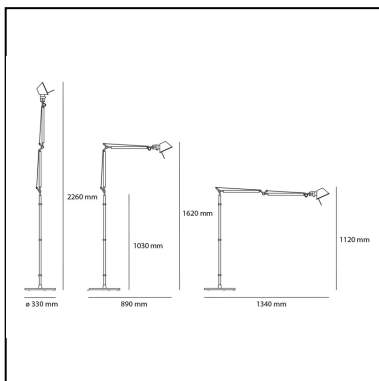

SOURCES NOT INCLUDED

- Category: **LED RETROFIT**
- Number: **1**
- Watt: **8W**
- Socket: **E27**

LUMINAIRE

- Watt: **10,5W**
- Voltage: **220V-240V**
- Delivered lumens output: **615lm**
- Efficiency: **58%**
- Efficacy: **61.49lm/W**
- CRI: **80**

Notes

Possibility to mount LED source on E27 Socket. Complete lamp consists of body lamp + accessories