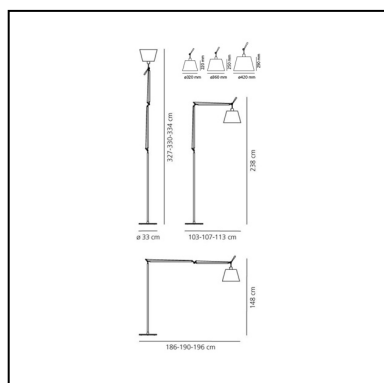

Tolomeo Floor Mega - Alluminium - OnOff - Body Lamp

Michele De Lucchi
Giancarlo Fassina

LUMINAIRE

- Watt: **21W**
- Voltage: **220V-240V**
- Delivered lumens output: **2126lm**
- Efficiency: **87%**
- Efficacy: **101.25lm/W**
- CRI: **80**

Notes

Possibility to mount LED source on E27 Socket. Complete lamp consists of body lamp + accessories

DESCRIPTION

The code is referred to the body lamp only

PRODUCT CODE: 0564010A

FEATURES

- Article Code: **0564010A**
- Colour: **Alluminium**
- Installation: **Floor**
- Material: **Silk satin fabric or parchment paper, aluminum, steel**
- Series: **Design Collection**
- design by: **Michele De Lucchi, Giancarlo Fassina**

DIMENSIONS

- Length: **cm 103**
- Height: **cm 148**
- Diameter: **cm 32**
- Base Diameter: **cm 33**
- Max Extension Height: **cm 327**
- Max Extension Length: **cm 186**
- Impact Resistance: **N/D**
- Glow Wire Test: **N/D°**

SOURCES NOT INCLUDED

- Category: **LED RETROFIT**
- Number: **1**
- Watt: **21W**
- Socket: **E27**

Accessories

Parchment paper diffuser ø 360 mm 0780020A

Base + stem black 0779030A

Silk diffuser ø 360 mm 0781020A