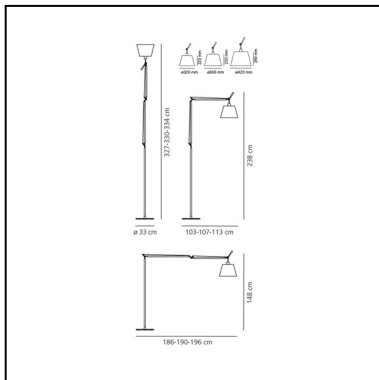

Tolomeo Floor Mega - Black - Dimmer - Body Lamp

Michele De Lucchi
Giancarlo Fassina

LUMINAIRE

- Watt: **21W**
- Voltage: **220V-240V**
- Delivered lumens output: **2126lm**
- Efficiency: **87%**
- Efficacy: **101.25lm/W**
- CRI: **80**

Notes

Diffuser available in three sizes. Complete lamp consists of body lamp + accessories

DESCRIPTION

The code is referred to the body lamp only

PRODUCT CODE: 0778030A

FEATURES

- Article Code: **0778030A**
- Colour: **Black**
- Installation: **Floor**
- Material: **Silk satin fabric or parchment paper, aluminum, steel**
- Series: **Design Collection**
- design by: **Michele De Lucchi, Giancarlo Fassina**

DIMENSIONS

- Length: **cm 103**
- Height: **cm 148**
- Diameter: **cm 32**
- Base Diameter: **cm 33**
- Max Extension Height: **cm 327**
- Max Extension Length: **cm 186**
- Impact Resistance: **N/D**
- Glow Wire Test: **N/D°**

SOURCES NOT INCLUDED

- Category: **LED RETROFIT**
- Number: **1**
- Watt: **21W**
- Socket: **E27**