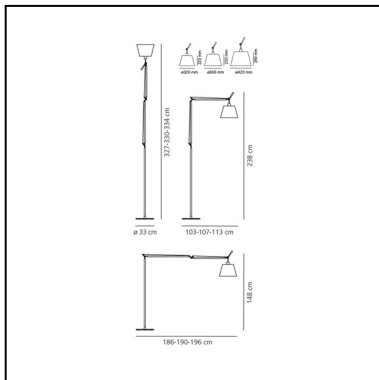

Tolomeo Floor Mega - LED 2700K - Black - Dimmer - Body Lamp

Michele De Lucchi
Giancarlo Fassina

LUMINAIRE

- Watt: **31W**
- Voltage: **220V-240V**
- Delivered lumens output: **1868lm**
- CCT: **2700K**
- Efficiency: **69%**
- Efficacy: **60.26lm/W**
- CRI: **90**
- Dimmer Typology: **Microswitch Dimmer su cavo**

Notes

Diffuser available in three sizes. Complete lamp consists of body lamp + accessories

DESCRIPTION

The code is referred to the body lamp only

PRODUCT CODE: 0762W30A

FEATURES

- Article Code: **0762W30A**
- Colour: **Black**
- Installation: **Floor**
- Material: **Silk satin fabric or parchment paper, aluminium, steel**
- Series: **Design Collection**
- design by: **Michele De Lucchi, Giancarlo Fassina**

DIMENSIONS

- Length: **cm 103**
- Height: **cm 148**
- Diameter: **cm 32**
- Base Diameter: **cm 33**
- Max Extension Height: **cm 327**
- Max Extension Length: **cm 186**
- Impact Resistance: **N/D**
- Glow Wire Test: **650°C**

SOURCES INCLUDED

- Category: **Led**
- Number: **1**
- Watt: **31W**
- Color temperature (K): **2700K**
- CRI: **90**