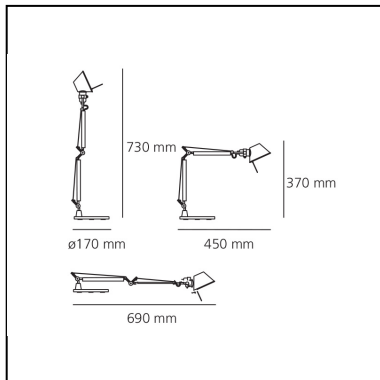

Tolomeo Micro Table - Black - Body Lamp + Base

Michele De Lucchi
Giancarlo Fassina

IP20    

LUMINAIRE

- Watt: **5W**
- Voltage: **220V-240V**
- Delivered lumens output: **267lm**
- Efficiency: **57%**
- Efficacy: **53.33lm/W**
- CRI: **80**

Notes

Interchangeable support: table base, clamp, desk fixed support and twin support that allows two independent lamp units to be fitted. Possibility to mount LED source on E14 Socket

DESCRIPTION

Base and cantilevered arms in polished aluminium; diffuser in matt anodised black aluminium; joints and supports in polished aluminium. System of spring balancing. The code is referred to the body lamp only

PRODUCT CODE: A011830

FEATURES

- Article Code: **A011830**
- Colour: **Black**
- Installation: **Table**
- Material: **Aluminium, steel**
- Series: **Design Collection**
- design by: **Michele De Lucchi, Giancarlo Fassina**

DIMENSIONS

- Length: **cm 45**
- Height: **cm 37**
- Base Diameter: **cm 17**
- Max Extension Height: **cm 73**
- Max Extension Length: **cm 69**

SOURCES NOT INCLUDED

- Category: **LED RETROFIT**
- Number: **1**
- Watt: **4W**
- Socket: **E14**