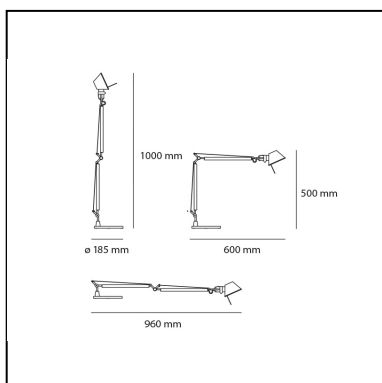

LUMINAIRE

- Watt: **7W**
- Voltage: **24V**
- Delivered lumens output: **620lm**
- CCT: **2700K**
- Efficiency: **71%**
- Efficacy: **88.63lm/W**
- CRI: **90**
- Dimmer Typology: **Microswitch Dimmer**

Notes

Complete lamp consists of body lamp + accessories

DESCRIPTION

Table lamp, extension of the range of the Tolomeo series. Maintaining the reduced dimensions of the diffuser of the Tolomeo micro, it increases the power to 9W and extends the dimensions of the structure and arms enabling it to be used on work tables and desks. The code is referred to the body lamp only

PRODUCT CODE: A0151W00

FEATURES

- Article Code: **A0151W00**
- Colour: **Aluminium**
- Installation: **Table**
- Material: **aluminium, steel**
- Series: **Design Collection**
- design by: **Michele De Lucchi, Giancarlo Fassina**

DIMENSIONS

- Length: **cm 60**
- Height: **cm 50**
- Max Extension Height: **cm 100**
- Max Extension Length: **cm 96**
- Glow Wire Test: **750°**

SOURCES INCLUDED

- Category: **Led**
- Number: **1**
- Watt: **9W**
- Color temperature (K): **2700K**
- CRI: **90**