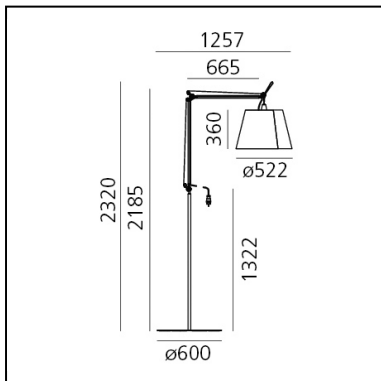

Tolomeo Paralume Outdoor Floor - Body Lamp

Michele De Lucchi
Giancarlo Fassina

IP44  

LUMINAIRE

- Watt: **20W**
- Delivered lumen output: **858-1673lm**
- CCT: **3000K**
- Efficiency: **74%**
- Efficacy: **83.63lm/W**
- CRI: **90**

Notes

Complete lamp consists of body lamp + accessories

DESCRIPTION

“The Tolomeo family is expanded to include a new outdoor product. The light source is enclosed in a diffusing cap fitted inside a transparent IP65 plastic unit that recalls old lampposts, in use when light was produced from oil. The structural elements of Tolomeo were strengthened and consolidated to resist to the increased stress. The family is also enriched with a shade to adapt the lamp for use on terraces or in domestic outdoor locations.” Michele De Lucchi
Once again Tolomeo is a testimonial of the uniqueness of Artemide: its design competence, technology, and care for man and the planet are simply conveyed through a product that, after 30 years, can still illuminate the future with the same impact. The iconic lamp comes in the floor, suspension, and hook version, with materials and finishes ideal for outdoor use. The family is now a more comprehensive system, capable to address indoor and outdoor, public and private needs. Tolomeo Mega Outdoor is produced in the larger size (diffuser diameter: 50 cm) to adjust to the perceptive proportions of broader and open spaces. However, Tolomeo Mega Outdoor is designed for use without a diffuser, with the exposed opal glass diffusing unit covering the source and ensuring IP 44 protection: in this version it looks like a traditional lamppost.

DIMENSIONS

- Diameter: **520 mm**
- Base Diameter: **600 mm**
- Max Extension Height: **23 mm**

SOURCES INCLUDED

- Category: **Led**
- Number: **1**
- Color temperature (K): **3000K**

Accessories

TOLOMEO OUTDOOR DIFF. 520 SPUN WHITE
T077330