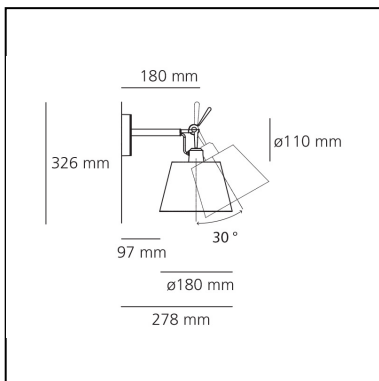

## DESCRIPTION

Arm and wall support in polished aluminium; diffuser in parchment paper on a plastic frame. The code refers to the luminaire's body only

IP20      Dimmerable: +0-

## FEATURES

- Product Code: **1183010A**
- Colour: **Alluminium**
- Installation: **Wall**
- Material: **Aluminium, parchment paper or satin**
- Series: **Design Collection**
- design by: **Michele De Lucchi, Giancarlo Fassina**

## DIMENSIONS

- Length: **278 mm**
- Height: **326 mm**
- Diameter: **180 mm**
- Base Diameter: **110 mm**
- Rotation: **30°**