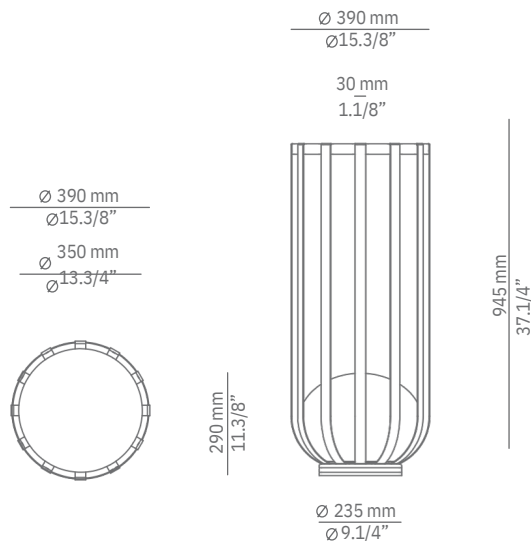

BOLS

floor lamp

P-4027X

Date	Type
Project	
Location	
Model #	Quantity
Specifier	

Description

Aluminium floor lamp with polyethylene shade and integrated dimmable LED. Double layer coating for high resistance to corrosion and other environmental conditions. Possibility of adding a tray to use as a table, or a flower pot.

Pictures above might not show the specified dimensions or material. They are for illustration purposes only.

Ordering information

Product Code	Lamp	Finish
P-4027X	LED 10W (led included) (2700K / Ang 120° / >90 CRI) / 230V / Typ* 870 lumens Dimmable Triac	<div style="display: flex; align-items: center;"> <div style="width: 15px; height: 15px; background-color: black; margin-right: 5px;"></div> <div style="margin-right: 10px;">96 BLK ANT</div> <div>Black Anthracite</div> </div> <div style="display: flex; align-items: center; margin-top: 5px;"> <div style="width: 15px; height: 15px; background-color: black; margin-right: 5px;"></div> <div>CUSTOM</div> </div>

P-4027X

Date	Type
Project	
Location	
Model #	Quantity
Specifier	

Accessories

Possibility of adding a tray to use as a table, a flower pot for natural or artificial vegetation and an aluminium bolt down kit to fix on the floor.

Ordering information

Code	Description	Finish
■ 124027XX2	Table kit (table top included) Maximum 3kg <div style="text-align: center;">  </div>	■ 96 BLK ANT Black Anthracite ■ CUSTOM
■ 124027XX3	Pot for natural vegetation Maximum 5,5kg <div style="text-align: center;">  </div>	■ 96 BLK ANT Black Anthracite ■ CUSTOM
■ 124027XX7	Vegetation kit with artificial greenery <div style="text-align: center;">  </div>	■ 96 BLK ANT Black Anthracite ■ CUSTOM
■ 124027XX6	Bolt down floor base kit (aluminium base) <div style="text-align: center;">  </div>	■ 96 BLK ANT Black Anthracite ■ CUSTOM