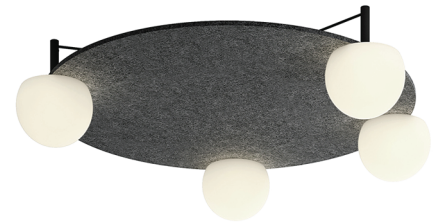

CIRC

t-3810A

ceiling light

Date	Type
Project	
Location	
Model #	Quantity
Specifier	

Description

Metallic ceiling light providing direct and indirect light with circular body and P.E.T. acoustic panel. Shade is made of a satinated glass. Possibility to create different compositions.

Pictures above might not show the specified dimensions or material. They are for illustration purposes only.

Ordering information

Code	Lamp	Canopy	Finish Acoustic panel
t-3810A <small>(with P.E.T. acoustic panel)</small>	LED 4x6,1W (included) A* (2700K / Ang 120° / >90 CRI / 350mA) / 230V / Typ* 4x565 lumens Dimmable Triac / Glass shade	26 BLK Black	26 BLK Black CUSTOM

Product includes

Code	Description
113815263	1 round canopy
t-3810A	1 circ ceiling light
113815264	1 P.E.T. acoustic panel
671000043	2 drivers / Dimmable Triac

SPECIAL REQUIREMENTS

Custom versions

We offer custom plated or RAL finishes. Alternate lamping and sizes available for projects. Consult our offices.

Special instructions

ESTILUZ, S.A.
Carretera d'Ogassa, s/n
17860 Sant Joan de les Abadesses
T+34 972 720 125
F+34 972 720 796

estiluz@estiluz.com
www.estiluz.com

CIRC

t-3811A

ceiling light

Description

Metallic ceiling light providing direct and indirect light with circular body and P.E.T. acoustic panel. Shade is made of a satinated glass. Possibility to create different compositions.