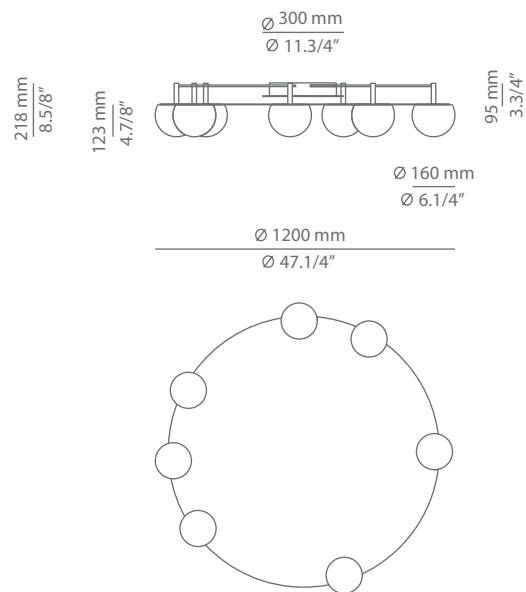

CIRC

t-3810A

ceiling light

Date	Type
Project	
Location	
Model #	Quantity
Specifier	

Description

Metallic ceiling light providing direct and indirect light with circular body and P.E.T. acoustic panel. Shade is made of a satinated glass. Possibility to create different compositions.

Pictures above might not show the specified dimensions or material. They are for illustration purposes only.

Ordering information

Code	Lamp	Canopy	Finish Acoustic panel
t-3810A <small>(with P.E.T. acoustic panel)</small>	LED 4x6,1W (included) A* (2700K / Ang 120° / >90 CRI / 350mA) / 230V / Typ* 4x565 lumens Dimmable Triac / Glass shade	26 BLK Black	26 BLK Black CUSTOM

Date	Type
Project	
Location	
Model #	Quantity
Specifier	

Pictures above might not show the specified dimensions or material. They are for illustration purposes only.

Ordering information

Code	Lamp	Canopy	Finish Acoustic panel
t-3811A <small>(with P.E.T. acoustic panel)</small>	LED 7x6,1W (included) A+ (2700K / Ang 120° / >90 CRI / 350mA) / 230V / Typ* 7x565 lumens Dimmable Triac / Glass shade	26 BLK Black	26 BLK Black CUSTOM

Product includes

Code	Description
113815263	1 round canopy
t-3811A	1 circ ceiling light
113816264	1 P.E.T. acoustic panel
671000034	1 driver / Dimmable Triac
671000043	2 drivers / Dimmable Triac

SPECIAL REQUIREMENTS