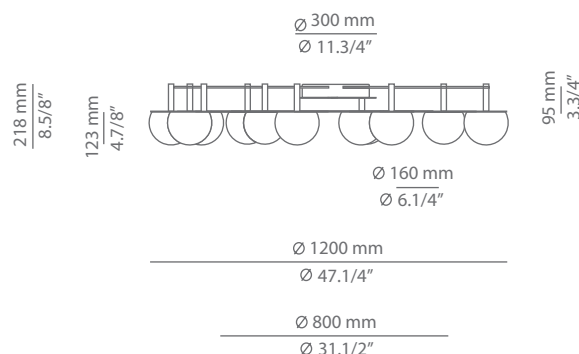

Finish canopy
26 BLK Black
Finish panel
26 BLK Black
CUSTOM