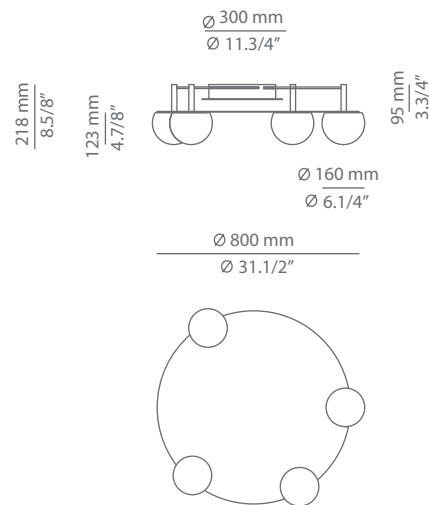

CIRC

t-3810A

ceiling light

Date	Type
Project	
Location	
Model #	Quantity
Specifier	

Description

Metallic ceiling light providing direct and indirect light with circular body and P.E.T. acoustic panel. Shade is made of a satinated glass. Possibility to create different compositions.

Pictures above might not show the specified dimensions or material. They are for illustration purposes only.

Ordering information

Code	Lamp	Canopy	Finish Acoustic panel
t-3810A <small>(with P.E.T. acoustic panel)</small>	LED 4x6,1W (included) A* (2700K / Ang 120° / >90 CRI / 350mA) / 230V / Typ* 4x565 lumens Dimmable Triac / Glass shade	26 BLK Black	26 BLK Black CUSTOM

Product includes

Code	Description
113815263	1 round canopy
t-3810A	1 circ ceiling light
113815264	1 P.E.T. acoustic panel
671000043	2 drivers / Dimmable Triac

SPECIAL REQUIREMENTS

Custom versions

We offer custom plated or RAL finishes. Alternate lamping and sizes available for projects. Consult our offices.

Date	Type
Project	
Location	
Model #	Quantity
Specifier	

Pictures above might not show the specified dimensions or material. They are for illustration purposes only.

Ordering information

Code	Lamp	Canopy	Finish Acoustic panel
t-3811A <small>(with P.E.T. acoustic panel)</small>	LED 7x6,1W (included) A+ (2700K / Ang 120° / >90 CRI / 350mA) / 230V / Typ* 7x565 lumens Dimmable Triac / Glass shade	26 BLK Black	26 BLK Black CUSTOM