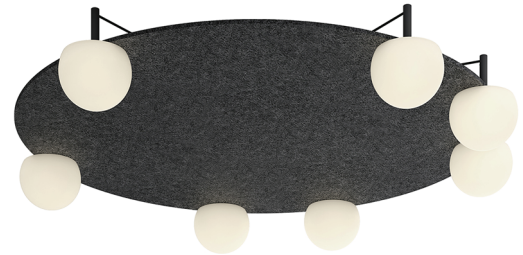

CIRC

t-3810A

ceiling light

Date	Type
Project	
Location	
Model #	Quantity
Specifier	

Description

Metallic ceiling light providing direct and indirect light with circular body and P.E.T. acoustic panel. Shade is made of a satinated glass. Possibility to create different compositions.

Pictures above might not show the specified dimensions or material. They are for illustration purposes only.

Ordering information

Code	Lamp	Canopy	Finish Acoustic panel
t-3810A <small>(with P.E.T. acoustic panel)</small>	LED 4x6,1W (included) A* (2700K / Ang 120° / >90 CRI / 350mA) / 230V / Typ* 4x565 lumens Dimmable Triac / Glass shade	26 BLK Black	26 BLK Black CUSTOM

Special instructions

ESTILUZ, S.A.
Carretera d'Ogassa, s/n
17860 Sant Joan de les Abadesses
T+34 972 720 125
F+34 972 720 796

estiluz@estiluz.com
www.estiluz.com

CIRC

t-3811A

ceiling light

Description

Metallic ceiling light providing direct and indirect light with circular body and P.E.T. acoustic panel. Shade is made of a satinated glass. Possibility to create different compositions.

Date	Type
Project	
Location	
Model #	Quantity
Specifier	

Pictures above might not show the specified dimensions or material. They are for illustration purposes only.

Ordering information

Code	Lamp	Canopy	Finish Acoustic panel
t-3811A <small>(with P.E.T. acoustic panel)</small>	LED 7x6,1W (included) A+ (2700K / Ang 120° / >90 CRI / 350mA) / 230V / Typ* 7x565 lumens Dimmable Triac / Glass shade	26 BLK Black	26 BLK Black CUSTOM