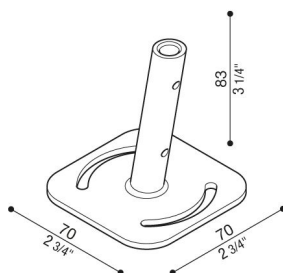

Steel base for Linfa

LB1490001

Lombardo.

Generality

Installation:	Ground
Producer:	Lombardo S.r.l.
Code:	LB1490001
Pieces per package:	

Characteristic

Associated products:	Linfa 80, Linfa 120, Linfa O 80, Linfa O 120, Linfa I 120, Linfa I 80
----------------------	---

Standards and Marks of Conformity:

Product description:

Steel base for surface installation of Linfa (one piece). Tilt 10°.