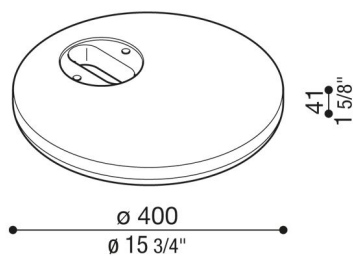

# Concrete base for Hasta

LB1510001

**Lombardo.**

## Product description:

Suitable for Hasta and Hasta R.  
Weight: 10kg