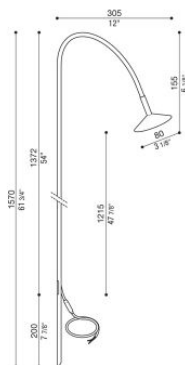

Flora 160

LT15901A1

Lombardo.

NEW

Technical information:

Installation:	Ground
Material:	Aluminium
Finish:	All Black
Diffuser type:	PMMA
Lamp type:	LED
Energy performance class:	G
Colour temperature:	2200K
CRI:	>80
Photobiological risk:	RG0
Power consumption (Watt):	2,5
Lumen:	290
Real Lumen:	135
Power supply:	⊗ not included
LED:	24V
Insulation class:	⊠ CL.III
Power cable:	3 m PVC 2x0.25mm
Type of protection:	IP 66
Resistance to breakage:	IK 06 1J xx3
Standards and Marks of Conformity:	CE UK EA

Flora 160

LT15901A1

Lombardo.

Photometric curves: