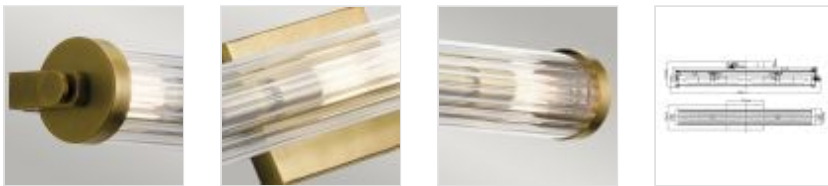

AZORES

QN-AZORES4-NBR

Azores 4 Light Wall Light - Natural Brass

DETAILS	
BRAND	Kichler
GUARANTEE	General 2 Year Guarantee
COLOUR/FINISH	Brass
FAMILY	Azores
LOCATION	Interior / Bathroom
IP RATING	IP44
WIDTH	691mm
FITTING HEIGHT	115mm
PROJECTION/DEPTH	115mm
BUILD MATERIALS	Steel, Clear Fluted Glass
VOLTAGE	220-240v 50hz
POWER SOURCE	Mains Voltage
MAXIMUM WATTAGE	40W
NUMBER OF LAMPS	4
SOCKET	E14
WEIGHT	2.700000 Kg
INTEGRATED LED	No
DIMMABLE FITTING	Compatible With Dimmable Lamps
SHADE MATERIAL	Glass

PRODUCT DETAILS

A vintage-industrial inspired silhouette, the 24" linear vanity bath light from the Azores™ collection can fit your bath and vanity lighting needs. Accented with clear ribbed glass and capped Natural Brass finish, this cylindrically shaped fixture adjusts to the style and flow of your bath.