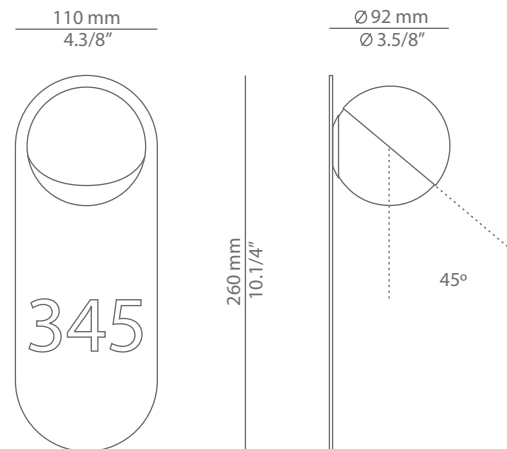

SPECIAL REQUIREMENTS

Custom finishes and versions

We offer custom plated and RAL finishes. Alternate lamping and sizes available for projects. Consult our offices.

Special instructions