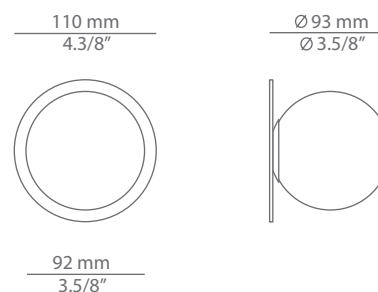

SPECIAL REQUIREMENTS

Custom finishes and versions

We offer custom plated and RAL finishes. Alternate lamping and sizes available for projects. Consult our offices.

Special instructions