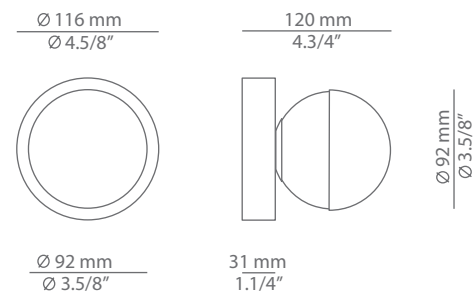

ALFI

A-3740AS / t-3740AS

surface wall light / ceiling light

Date	Type
Project	
Location	
Model #	Quantity
Specifier	

Description

Metallic wall light with surface canopy providing indirect light. The same model can be installed as a wall or as a ceiling light.
Glass shade with cap.

Ordering information

Product Code	Lamp	Finish
A-3740AS / t-3740AS	LED 3W (led included) (2700K / Ang 120° / >90 CRI / 350mA) / 100V - 240V Typ* 350 lumens / Non Dimmable / Driver included	Black 26 BLK Gold matt 20 GLD M CUSTOM

Product includes

Code	Description
A-3740J / t-3740J	1 body alfi A-3740J / t-3740J
113741XX0	1 glass shade with cap

SPECIAL REQUIREMENTS

Custom finishes and versions

We offer custom plated and RAL finishes.

Alternate lamping and sizes available for projects. Consult our offices.

Special instructions