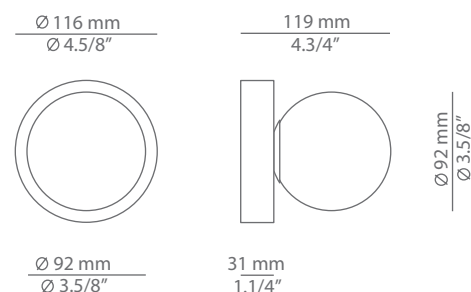

ALFI

A-3740S / t-3740S

surface wall light / ceiling light

Date	Type
Project	
Location	
Model #	Quantity
Specifier	

Description

Metallic lamp with surface canopy providing direct and indirect light. The same model can be installed as a wall or as a ceiling light.
Plain glass shade.

Ordering information

Product Code	Lamp	Finish	Black
A-3740S / t-3740S	LED 3W (led included) (2700K / Ang 120° / >90 CRI / 350mA) / 100V - 240V Typ* 350 lumens / Non Dimmable / Driver included	26 BLK 20 GLD M CUSTOM	Gold matt

Product includes

Code	Description
A-3740J / t-3740J	1 body alfi A-3740J / t-3740J
113741000	1 plain glass shade

SPECIAL REQUIREMENTS

Custom finishes and versions

We offer custom plated and RAL finishes.

Alternate lamping and sizes available for projects. Consult our offices.

Special instructions