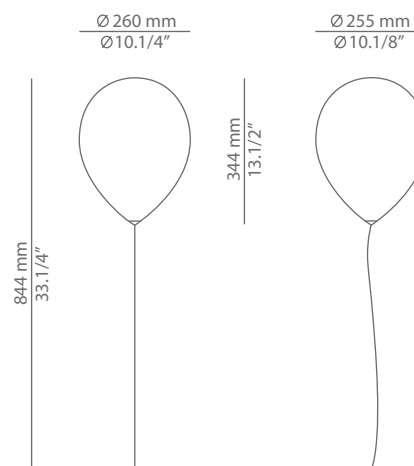

BALLOON

A-3050 / A-3050L
wall light

Date	Type
Project	
Location	
Model #	Quantity
Specifier	

Description

Wall light providing direct and indirect light.
Shade is made of satinated translucent polyethylene and pull switch controlled by the cord (it can be disconnected).
A-3050L has a three-position switch controlling the ambience light and night light.

Pictures above might not show the specified dimensions or material. They are for illustration purposes only.

Ordering information

Product Code	Lamp
■ A-3050	LED or Fluor. up to 20W / E27 / 120V - 240V (not included) On / Off Switch

Finish
■ 74 WH White

Product Code	Lamp
■ A-3050L	LED or Fluor. up to 20W / E27 / 230V (not included) ⊕ LED 0,5 / E14 / 230V / night light / 3-way switch (included)

Finish
■ 74 WH White

SPECIAL REQUIREMENTS