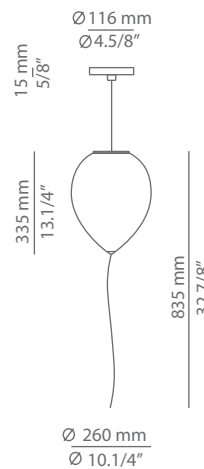

BALLOON t-3052

ceiling light

Date	Type
Project	
Location	
Model #	Quantity
Specifier	

Description

Ceiling light providing direct and indirect light.
Shades is made of satinated translucent polyethylene.

Pictures above might not show the specified dimensions or material. They are for illustration purposes only.

Ordering information

Product Code	Lamp
t-3052	LED or Fluor. up to 20W (not included) E27 / 120V - 240V Dimmable when using dim. lamps

Finish

74WH White

SPECIAL REQUIREMENTS

Custom finishes and versions

Alternate lamping and versions available for projects.
Consult our offices.