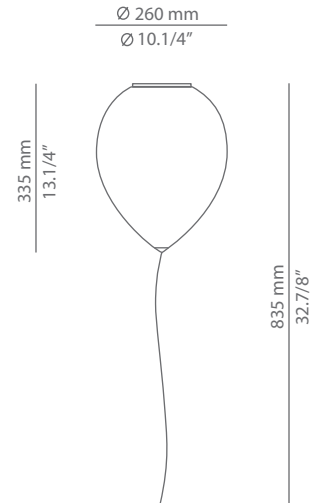

BALLOON t-3052

ceiling light

Date	Type
Project	
Location	
Model #	Quantity
Specifier	

Description

Ceiling light providing direct and indirect light.
Shades is made of satinated translucent polyethylene.

Pictures above might not show the specified dimensions or material. They are for illustration purposes only.

Ordering information

Product Code	Lamp
t-3052	LED or Fluor. up to 20W (not included) E27 / 120V - 240V Dimmable when using dim. lamps

Finish

74WH White

SPECIAL REQUIREMENTS

Custom finishes and versions

Alternate lamping and versions available for projects.
Consult our offices.