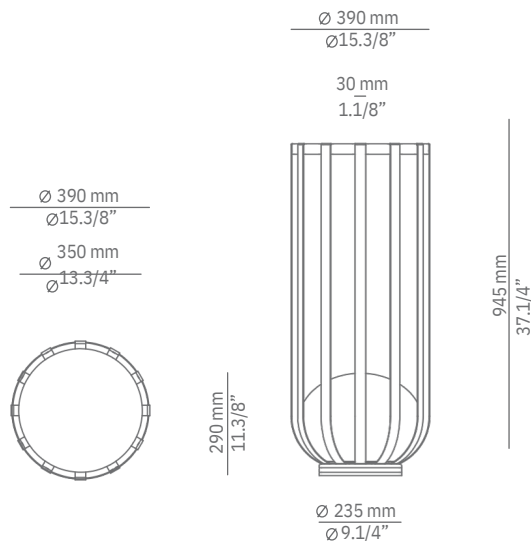

BOLS

floor lamp

P-4027X

Date	Type
Project	
Location	
Model #	Quantity
Specifier	

Description

Aluminium floor lamp with polyethylene shade and integrated dimmable LED. Double layer coating for high resistance to corrosion and other environmental conditions. Possibility of adding a tray to use as a table, or a flower pot.

Pictures above might not show the specified dimensions or material. They are for illustration purposes only.

Ordering information

Product Code	Lamp	Finish				
P-4027X	LED 10W (led included) (2700K / Ang 120° / >90 CRI) / 230V / Typ* 870 lumens Dimmable Triac	<table border="0"> <tr> <td> 96 BLK ANT</td> <td>Black Anthracite</td> </tr> <tr> <td> CUSTOM</td> <td></td> </tr> </table>	 96 BLK ANT	Black Anthracite	 CUSTOM	
 96 BLK ANT	Black Anthracite					
 CUSTOM						

P-4027X

Date	Type
Project	
Location	
Model #	Quantity
Specifier	

Accessories

Possibility of adding a tray to use as a table, a flower pot for natural or artificial vegetation and an aluminium bolt down kit to fix on the floor.

Pictures above might not show the specified dimensions or material. They are for illustration purposes only.

Ordering information

Product Code	Lamp	Finish
P-4028X	LED 10W (led included) (2700K / Ang 120° / >90 CRI) / 230V / Typ* 870 lumens Dimmable Triac	<ul style="list-style-type: none"> 96 BLK ANT Black Anthracite 78 OX RD Oxide Red CUSTOM