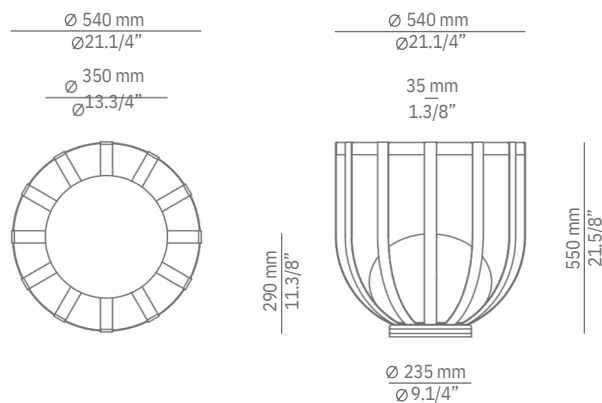

Pictures above might not show the specified dimensions or material. They are for illustration purposes only.

Ordering information

Product Code	Lamp	Finish				
P-4027X	LED 10W (led included) (2700K / Ang 120° / >90 CRI) / 230V / Typ* 870 lumens Dimmable Triac	<table border="0"> <tr> <td> 96 BLK ANT</td> <td>Black Anthracite</td> </tr> <tr> <td> CUSTOM</td> <td></td> </tr> </table>	 96 BLK ANT	Black Anthracite	 CUSTOM	
 96 BLK ANT	Black Anthracite					
 CUSTOM						

Ordering information

Code	Description	Finish
■ 124027XX2	Table kit (table top included) Maximum 3kg 	■ 96 BLK ANT Black Anthracite ■ CUSTOM
■ 124027XX3	Pot for natural vegetation Maximum 5,5kg 	■ 96 BLK ANT Black Anthracite ■ CUSTOM
■ 124027XX7	Vegetation kit with artificial greenery 	■ 96 BLK ANT Black Anthracite ■ CUSTOM
■ 124027XX6	Bolt down floor base kit (aluminium base) 	■ 96 BLK ANT Black Anthracite ■ CUSTOM

Pictures above might not show the specified dimensions or material. They are for illustration purposes only.

Ordering information

Product Code	Lamp	Finish
P-4028X	LED 10W (led included) (2700K / Ang 120° / >90 CRI) / 230V / Typ* 870 lumens Dimmable Triac	<ul style="list-style-type: none"> 96 BLK ANT Black Anthracite 78 OX RD Oxide Red CUSTOM