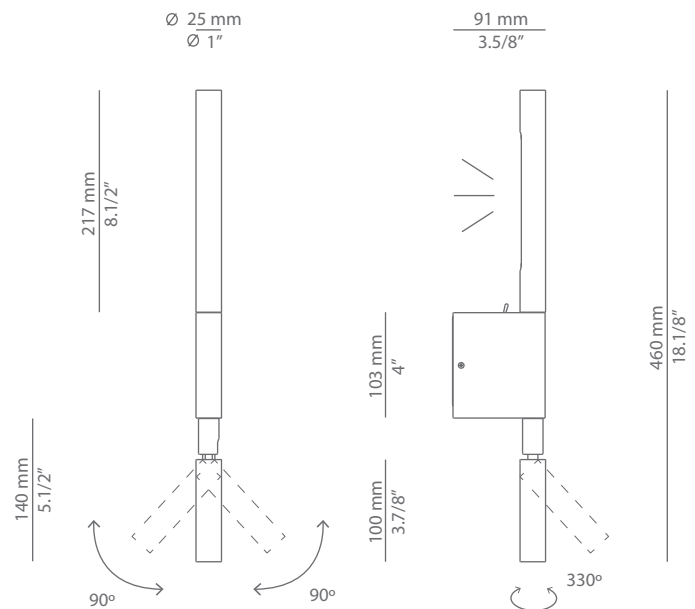

CANUT A-3571

wall light

Date	Type
Project	
Location	
Model #	Quantity
Specifier	

Description

Metallic wall light providing direct and indirect light. Adjustable reading arm. On/Off switch.

Pictures above might not show the specified dimensions or material. They are for illustration purposes only.

Ordering information

Product Code	Lamp	Finish
A-3571	<p>LED 3W (led included) E</p> <p>(3000K / Ang 50° / >90 CRI / 350mA)</p> <p>100V - 240V / Typ* 350 lumens / Non Dimmable</p> <p>On/Off switch</p> <p>⊕</p> <p>LED 1W (led included)</p> <p>(3000K / Ang 120° / >80 CRI / 24V)</p> <p>100V - 240V / Typ* 150 lumens / Non Dimmable</p>	<ul style="list-style-type: none"> 26 BLK Black 47 NI M Nickel matt 74 WH White CUSTOM