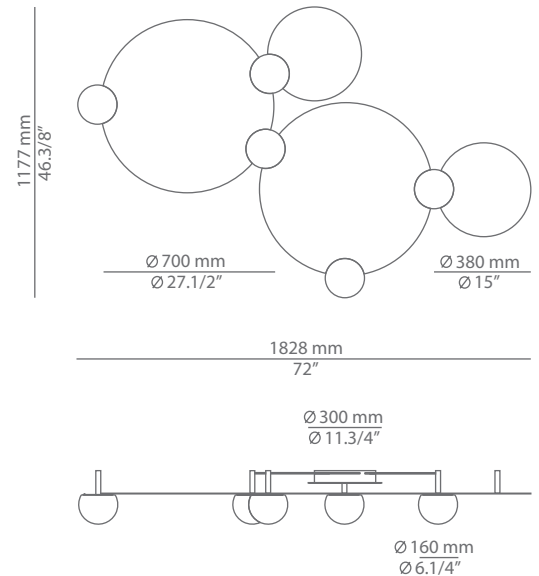

SPECIAL REQUIREMENTS

Custom finishes and versions

Alternate lamping, versions and finishes available for projects. Consult our offices.

Special instructions