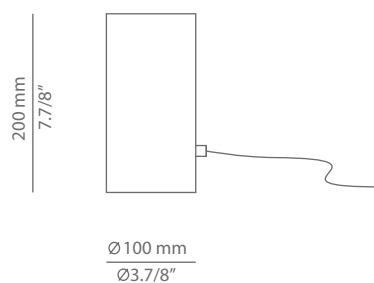

Special instructions

ESTILUZ, S.A.
Carretera d'Ogassa, s/n
17860 Sant Joan de les Abadesses
T+34 972 720 125
F+34 972 720 796

estiluz@estiluz.com
www.estiluz.com